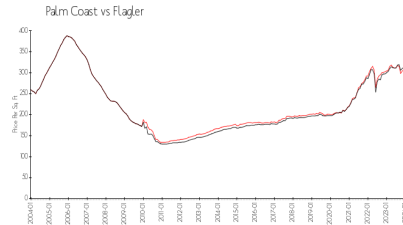

Palm Coast: \$310/sq. ft.
Flagler: \$347/sq. ft.

Inventory for Sale

La Grande Provence 2
Palm Coast
0%%

Flagler

Avg. Time to Close Over Last 12 Months

La Grande Provence 2 26 days
Palm Coast 61 days
Flagler 64 days