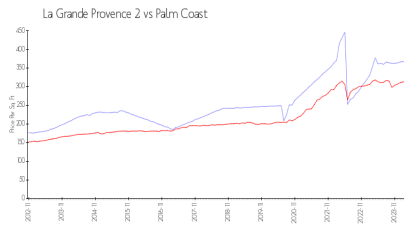

Market Information

La Grande Provence 2: $365/sq. ft.
Palm Coast: $310/sq. ft.