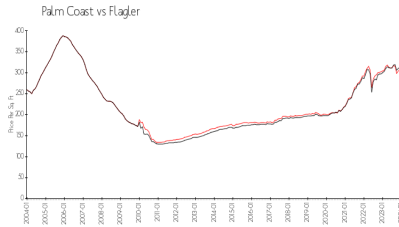

Riverview Condominiums At Grand Haven Association Inc
 Address 200 Riverfront Dr
 Palm Coast, Florida 32137
 Phone +1 386-447-0144

Built in 2006 - 48 units - 3 floors

Market Information

Riverview at Grand Haven: \$270/sq. ft.
 Palm Coast: \$310/sq. ft.