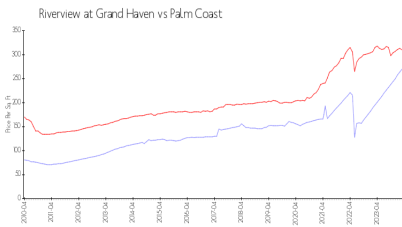

Riverview Condominiums At Grand Haven Association Inc
 Address 200 Riverfront Dr
 Palm Coast, Florida 32137
 Phone +1 386-447-0144

Built in 2006 - 48 units - 3 floors

Market Information

Riverview at Grand Haven: \$270/sq. ft.
 Palm Coast: \$310/sq. ft.