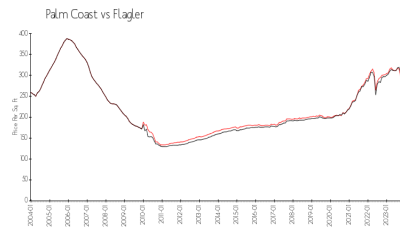

## Market Information

Tidelands: \$219/sq. ft.  
Palm Coast: \$310/sq. ft.

Palm Coast: \$310/sq. ft.  
Flagler: \$347/sq. ft.