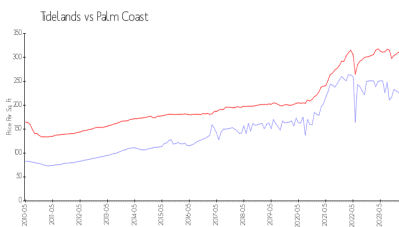

## Market Information

Tidelands: \$219/sq. ft.  
Palm Coast: \$310/sq. ft.

Palm Coast: \$310/sq. ft.  
Flagler: \$347/sq. ft.