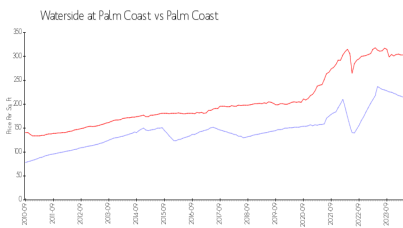

## Market Information

Waterside at Palm Coast: \$215/sq. ft.  
 Palm Coast: \$303/sq. ft.

Palm Coast: \$303/sq. ft.  
 Flagler: \$346/sq. ft.