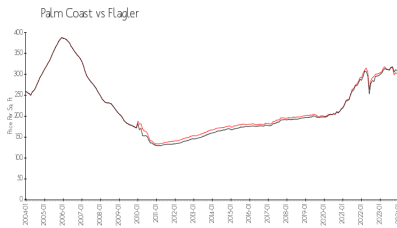

## Market Information

Waterside at Palm Coast: \$215/sq. ft.  
 Palm Coast: \$303/sq. ft.

Palm Coast: \$303/sq. ft.  
 Flagler: \$346/sq. ft.