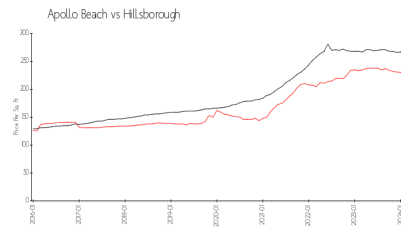

Southshore Falls HOA
 Address: 5831 Cascade Falls Dr
 Apollo Beach, FL 33572
 Phone: +1 813-641-3616
<http://www.southshorefalls.net/>

Built in 2011/2016 - 558 units - 1 floor

Market Information

Southshore Falls: \$213/sq. ft.
 Apollo Beach: \$226/sq. ft.

Apollo Beach: \$226/sq. ft.
 Hillsborough: \$247/sq. ft.

Inventory for Sale

Southshore Falls 0%
 Apollo Beach 1%
 Hillsborough 2%

Avg. Time to Close Over Last 12 Months

Southshore Falls 42 days
 Apollo Beach 51 days
 Hillsborough 44 days