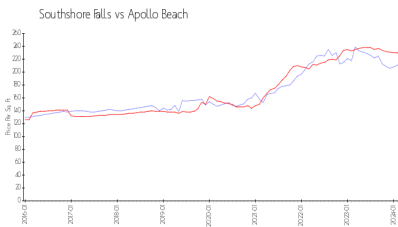

Market Information

Southshore Falls: $213/sq. ft.
Apollo Beach: $226/sq. ft.