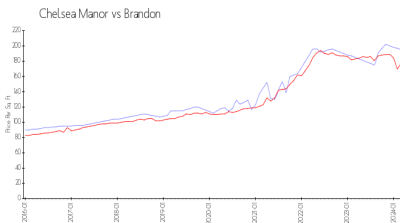

# Chelsea Manor

2601-2661 Chelsea Manor Blvd, Brandon, FL, Hillsborough 33510

## Market Information

Chelsea Manor: \$195/sq. ft.  
Brandon: \$178/sq. ft.

Brandon: \$178/sq. ft.  
Hillsborough: \$247/sq. ft.