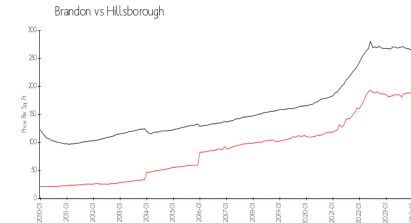

# Chelsea Manor

2601-2661 Chelsea Manor Blvd, Brandon, FL, Hillsborough 33510

## Market Information

Chelsea Manor: \$195/sq. ft.  
Brandon: \$178/sq. ft.

Brandon: \$178/sq. ft.  
Hillsborough: \$247/sq. ft.