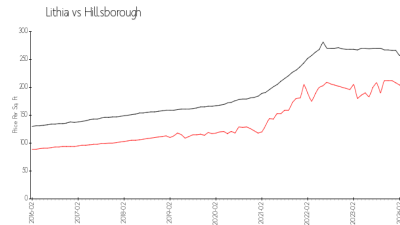

Market Information

FishHawk Ranch Townhomes: $197/sq. ft.
Lithia: $197/sq. ft.

Lithia: $197/sq. ft.
Hillsborough: $249/sq. ft.

Inventory for Sale

FishHawk Ranch Townhomes	1%
Lithia	1%
Hillsborough	2%

Avg. Time to Close Over Last 12 Months

FishHawk Ranch Townhomes	11 days
Lithia	11 days
Hillsborough	44 days