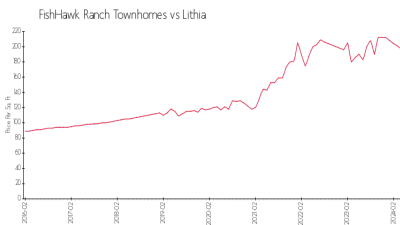

Market Information

FishHawk Ranch Townhomes: $197/sq. ft.
Lithia: $197/sq. ft.

Lithia: $197/sq. ft.
Hillsborough: $249/sq. ft.

Inventory for Sale

FishHawk Ranch Townhomes	1%
Lithia	1%
Hillsborough	2%

Avg. Time to Close Over Last 12 Months

FishHawk Ranch Townhomes	11 days
Lithia	11 days
Hillsborough	44 days