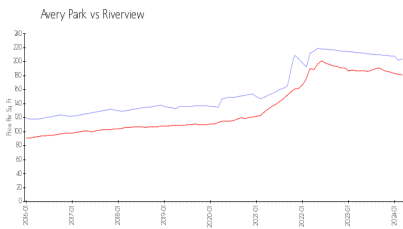

Built in 2016 - 42 units - 2 floors

Market Information

Avery Park: \$204/sq. ft.
 Riverview: \$181/sq. ft.

Riverview: \$181/sq. ft.
 Hillsborough: \$247/sq. ft.

Inventory for Sale

Avery Park
 Riverview
 0%%

Hillsborough

Avg. Time to Close Over Last 12 Months

Avery Park 41 days
 Riverview 45 days
 Hillsborough 43 days