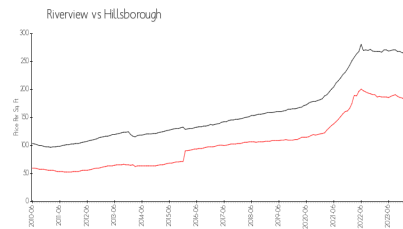

Built in 2016 - 42 units - 2 floors

Market Information

Avery Park: \$204/sq. ft.
 Riverview: \$181/sq. ft.

Riverview: \$181/sq. ft.
 Hillsborough: \$247/sq. ft.

Inventory for Sale

Avery Park
 Riverview
 0%%