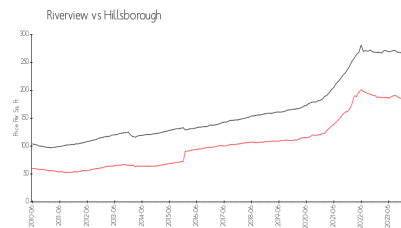

Market Information

Eagle Palm I: \$160/sq. ft.
 Riverview: \$181/sq. ft.

Riverview: \$181/sq. ft.
 Hillsborough: \$247/sq. ft.

Inventory for Sale

Eagle Palm I 2%
 Riverview 2%
 Hillsborough 2%

Avg. Time to Close Over Last 12 Months