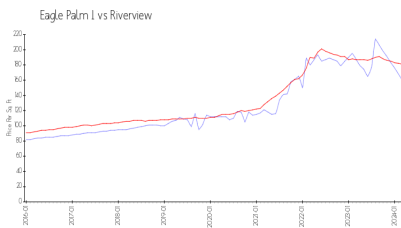

Market Information

Eagle Palm I: \$160/sq. ft.
 Riverview: \$181/sq. ft.

Riverview: \$181/sq. ft.
 Hillsborough: \$247/sq. ft.

Inventory for Sale

Eagle Palm I 2%
 Riverview 2%
 Hillsborough 2%

Avg. Time to Close Over Last 12 Months