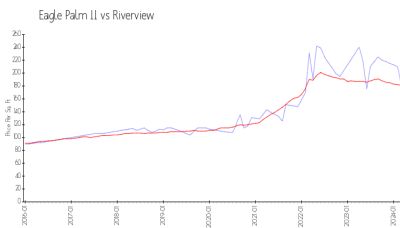

Eagle Palm II

8726-9141 Moonlit Meadows Loop, Riverview, FL, Hillsborough 33578

Building Information

Number of units:	219
Number of active listings for rent:	2
Number of active listings for sale:	4
Building inventory for sale:	1%
Number of sales over the last 12 months:	15
Number of sales over the last 6 months:	6
Number of sales over the last 3 months:	3

Built in 2013 - 219 units - 2 floors

Market Information

Eagle Palm II: \$180/sq. ft.
 Riverview: \$181/sq. ft.

Riverview: \$181/sq. ft.
 Hillsborough: \$247/sq. ft.

Inventory for Sale

Eagle Palm II	1%
Riverview	1%
Hillsborough	2%