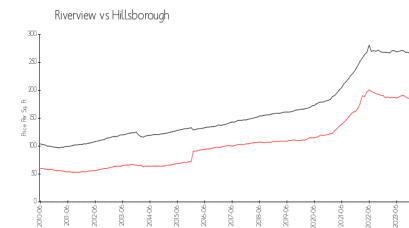

Built in 2013 - 219 units - 2 floors

Market Information

Eagle Palm II: \$180/sq. ft.
 Riverview: \$181/sq. ft.

Riverview: \$181/sq. ft.
 Hillsborough: \$247/sq. ft.

Inventory for Sale

Eagle Palm II	1%
Riverview	1%
Hillsborough	2%