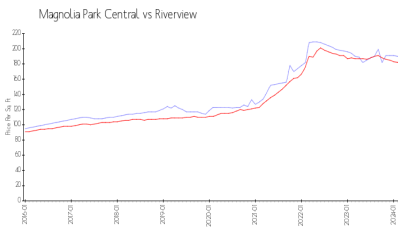

Market Information

Magnolia Park Central: \$189/sq. ft.
 Riverview: \$181/sq. ft.

Riverview: \$181/sq. ft.
 Hillsborough: \$247/sq. ft.

Inventory for Sale

Magnolia Park Central	3%
Riverview	2%
Hillsborough	2%