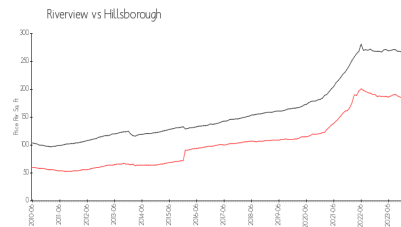

Market Information

Magnolia Park Central: \$189/sq. ft.
 Riverview: \$181/sq. ft.

Riverview: \$181/sq. ft.
 Hillsborough: \$247/sq. ft.

Inventory for Sale

Magnolia Park Central	3%
Riverview	2%
Hillsborough	2%