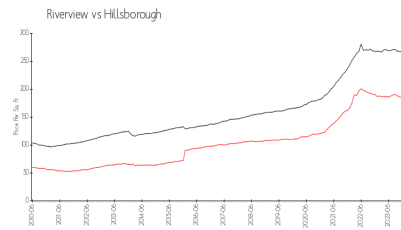

Market Information

| | | | |
|--------------------------|---------------|---------------|---------------|
| Magnolia Park Northeast: | \$185/sq. ft. | Riverview: | \$181/sq. ft. |
| Riverview: | \$181/sq. ft. | Hillsborough: | \$247/sq. ft. |