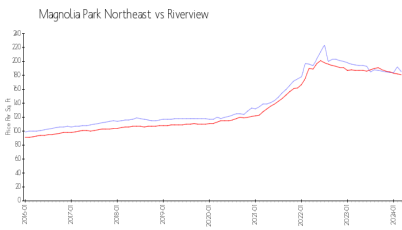

Market Information

| | | | |
|--------------------------|---------------|---------------|---------------|
| Magnolia Park Northeast: | \$185/sq. ft. | Riverview: | \$181/sq. ft. |
| Riverview: | \$181/sq. ft. | Hillsborough: | \$247/sq. ft. |