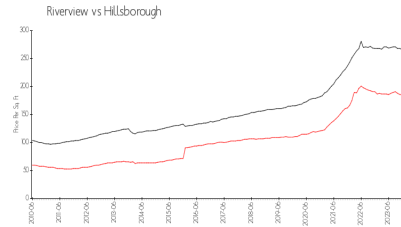

## Market Information

Oak Creek 2: \$215/sq. ft.  
 Riverview: \$181/sq. ft.

Riverview: \$181/sq. ft.  
 Hillsborough: \$247/sq. ft.