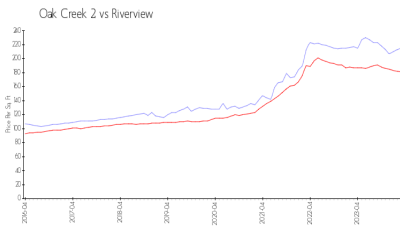

## Market Information

Oak Creek 2: \$215/sq. ft.  
 Riverview: \$181/sq. ft.

Riverview: \$181/sq. ft.  
 Hillsborough: \$247/sq. ft.