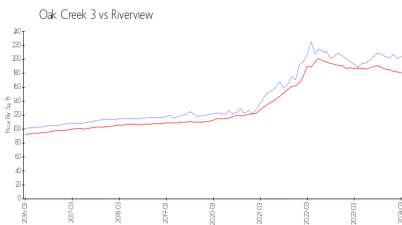

Oak Creek 3: \$204/sq. ft.
 Riverview: \$181/sq. ft.

Riverview: \$181/sq. ft.
 Hillsborough: \$247/sq. ft.

Inventory for Sale

Oak Creek 3	0%
Riverview	2%
Hillsborough	2%

Avg. Time to Close Over Last 12 Months