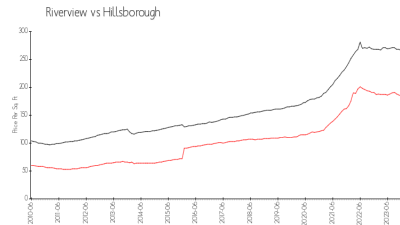

Oak Creek 3: \$204/sq. ft.
 Riverview: \$181/sq. ft.

Riverview: \$181/sq. ft.
 Hillsborough: \$247/sq. ft.

Inventory for Sale

Oak Creek 3	0%
Riverview	2%
Hillsborough	2%

Avg. Time to Close Over Last 12 Months