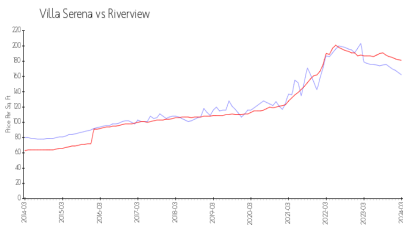

Villa Serena

2004-2270 Kings Palace Dr, Riverview, FL, Hillsborough 33578

Building Information

Number of units:	258
Number of active listings for rent:	1
Number of active listings for sale:	2
Building inventory for sale:	0%
Number of sales over the last 12 months:	10
Number of sales over the last 6 months:	2
Number of sales over the last 3 months:	0

Villa Serena Owners Association Inc
2239 Kings Palace Drive
Riverview, FL 33578
Phone: (813) 684-0693

Built in 2007 - 258 units - 2 floors

Market Information

Villa Serena: \$162/sq. ft.
Riverview: \$181/sq. ft.

Riverview: \$181/sq. ft.
Hillsborough: \$247/sq. ft.

Inventory for Sale

Villa Serena	0%
Riverview	2%
Hillsborough	2%

Avg. Time to Close Over Last 12 Months

Villa Serena	63 days
Riverview	45 days
Hillsborough	43 days