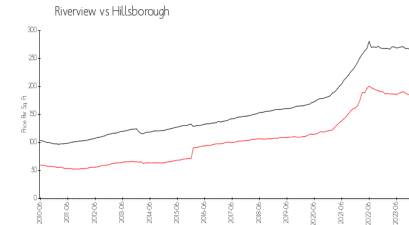

Villa Serena

2004-2270 Kings Palace Dr, Riverview, FL, Hillsborough 33578

Building Information

Number of units:	258
Number of active listings for rent:	1
Number of active listings for sale:	2
Building inventory for sale:	0%
Number of sales over the last 12 months:	10
Number of sales over the last 6 months:	2
Number of sales over the last 3 months:	0

Villa Serena Owners Association Inc
2239 Kings Palace Drive
Riverview, FL 33578
Phone: (813) 684-0693

Built in 2007 - 258 units - 2 floors

Market Information

Villa Serena: \$162/sq. ft.
Riverview: \$181/sq. ft.

Riverview: \$181/sq. ft.
Hillsborough: \$247/sq. ft.

Inventory for Sale

Villa Serena	0%
Riverview	2%
Hillsborough	2%

Avg. Time to Close Over Last 12 Months

Villa Serena	63 days
Riverview	45 days
Hillsborough	43 days