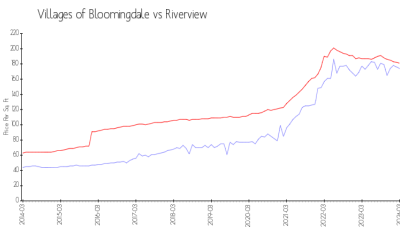

## Market Information

|                           |               |               |               |
|---------------------------|---------------|---------------|---------------|
| Villages of Bloomingdale: | \$174/sq. ft. | Riverview:    | \$181/sq. ft. |
| Riverview:                | \$181/sq. ft. | Hillsborough: | \$247/sq. ft. |