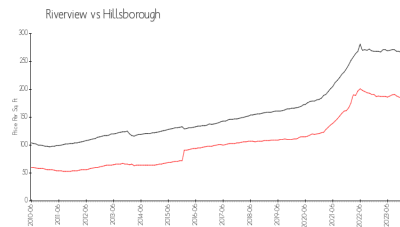

## Market Information

|                           |               |               |               |
|---------------------------|---------------|---------------|---------------|
| Villages of Bloomingdale: | \$174/sq. ft. | Riverview:    | \$181/sq. ft. |
| Riverview:                | \$181/sq. ft. | Hillsborough: | \$247/sq. ft. |