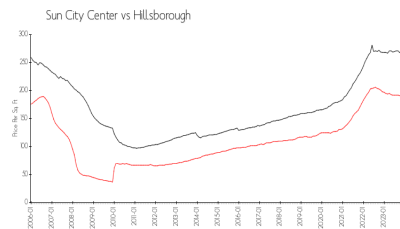

Ph: 813-642-8790

URL: <http://kpscc.com/>

Built in 1973 - 216 units - 1 floor

Market Information

Bedford: \$151/sq. ft.
Sun City Center: \$181/sq. ft.

Sun City Center: \$181/sq. ft.
Hillsborough: \$247/sq. ft.

Inventory for Sale

| | |
|-----------------|----|
| Bedford | 4% |
| Sun City Center | 3% |
| Hillsborough | 2% |

Avg. Time to Close Over Last 12 Months

| | |
|-----------------|---------|
| Bedford | 58 days |
| Sun City Center | 53 days |
| Hillsborough | 43 days |