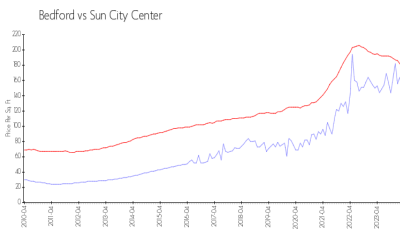

Ph: 813-642-8790

URL: <http://kpscc.com/>

Built in 1973 - 216 units - 1 floor

Market Information

Bedford: \$151/sq. ft.
Sun City Center: \$181/sq. ft.

Sun City Center: \$181/sq. ft.
Hillsborough: \$247/sq. ft.