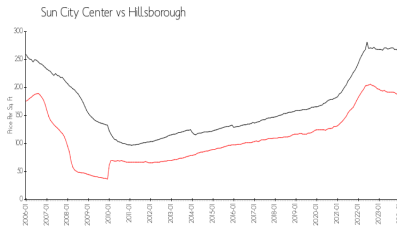

1904 Clubhouse Dr
 Sun City Center
Ph: 813-642-8790
URL: <http://kpscc.com/>

Market Information

Brookfield: \$153/sq. ft.
 Sun City Center: \$181/sq. ft.

Sun City Center: \$181/sq. ft.
 Hillsborough: \$247/sq. ft.