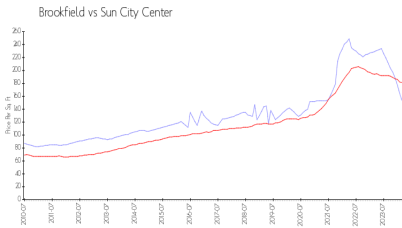

1904 Clubhouse Dr
 Sun City Center
Ph: 813-642-8790
URL: <http://kpscc.com/>

Market Information

Brookfield: \$153/sq. ft.
 Sun City Center: \$181/sq. ft.

Sun City Center: \$181/sq. ft.
 Hillsborough: \$247/sq. ft.