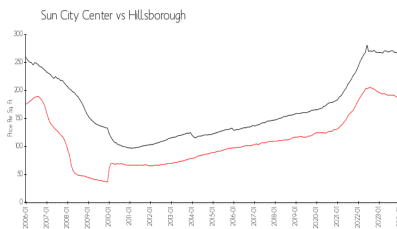

1904 Clubhouse Dr
 Sun City Center
Ph: 813-642-8790
URL: <http://kpscc.com/>

Market Information

Corinth: \$197/sq. ft.
 Sun City Center: \$181/sq. ft.

Sun City Center: \$181/sq. ft.
 Hillsborough: \$247/sq. ft.