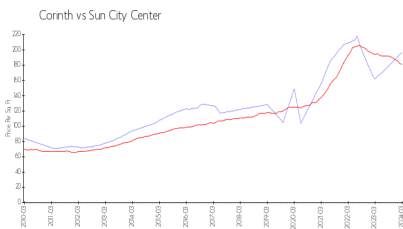

1904 Clubhouse Dr
 Sun City Center
Ph: 813-642-8790
URL: <http://kpscc.com/>

Market Information

Corinth: \$197/sq. ft.
 Sun City Center: \$181/sq. ft.

Sun City Center: \$181/sq. ft.
 Hillsborough: \$247/sq. ft.