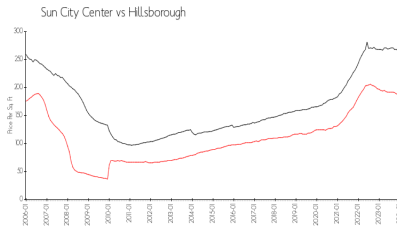

1904 Clubhouse Dr
 Sun City Center
Ph: 813-642-8790
URL: <http://kpscc.com/>

Market Information

Dorchester:	\$152/sq. ft.	Sun City Center:	\$181/sq. ft.
Sun City Center:	\$181/sq. ft.	Hillsborough:	\$247/sq. ft.