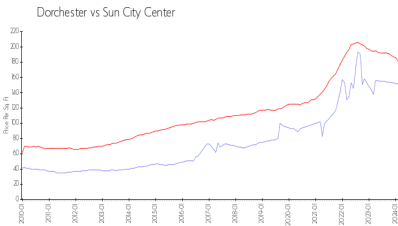

1904 Clubhouse Dr
 Sun City Center
Ph: 813-642-8790
URL: <http://kpscc.com/>

Market Information

Dorchester:	\$152/sq. ft.	Sun City Center:	\$181/sq. ft.
Sun City Center:	\$181/sq. ft.	Hillsborough:	\$247/sq. ft.