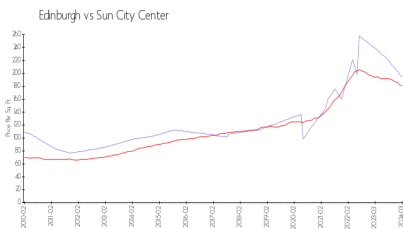

Built in 2002 - 42 units - 1 floor

Market Information

Edinburgh: \$194/sq. ft.
 Sun City Center: \$181/sq. ft.

Sun City Center: \$181/sq. ft.
 Hillsborough: \$247/sq. ft.

Inventory for Sale

Edinburgh 2%
 Sun City Center 3%
 Hillsborough 2%