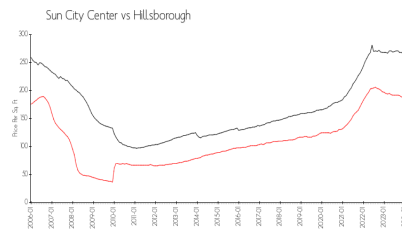

Built in 2002 - 42 units - 1 floor

Market Information

Edinburgh: \$194/sq. ft.
 Sun City Center: \$181/sq. ft.

Sun City Center: \$181/sq. ft.
 Hillsborough: \$247/sq. ft.

Inventory for Sale

Edinburgh 2%
 Sun City Center 3%
 Hillsborough 2%