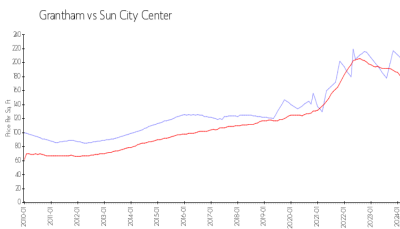

1904 Clubhouse Dr

Sun City Center

Ph: 813-642-8790

URL: <http://kpscc.com/>

Market Information

Grantham: \$205/sq. ft.
Sun City Center: \$181/sq. ft.

Sun City Center: \$181/sq. ft.
Hillsborough: \$247/sq. ft.