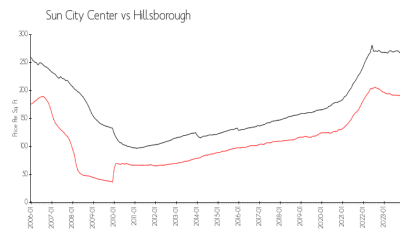

1904 Clubhouse Dr

Sun City Center

Ph: 813-642-8790

URL: <http://kpscc.com/>

Market Information

Grantham: \$205/sq. ft.
Sun City Center: \$181/sq. ft.

Sun City Center: \$181/sq. ft.
Hillsborough: \$247/sq. ft.