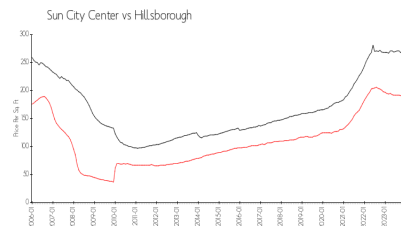

Ph: 813-642-8790

URL: <http://kpscc.com/>

Built in 1978 - 11 units - 1 floor

Market Information

Huxley Place: \$206/sq. ft.
Sun City Center: \$181/sq. ft.

Sun City Center: \$181/sq. ft.
Hillsborough: \$247/sq. ft.

Inventory for Sale

Huxley Place
Sun City Center
0%%

Hillsborough

Avg. Time to Close Over Last 12 Months

Huxley Place 8 days
Sun City Center 52 days
Hillsborough 43 days