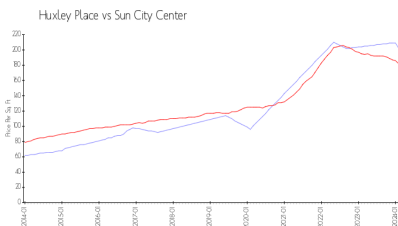

Ph: 813-642-8790

URL: <http://kpscc.com/>

Built in 1978 - 11 units - 1 floor

Market Information

Huxley Place: \$206/sq. ft.
Sun City Center: \$181/sq. ft.

Sun City Center: \$181/sq. ft.
Hillsborough: \$247/sq. ft.