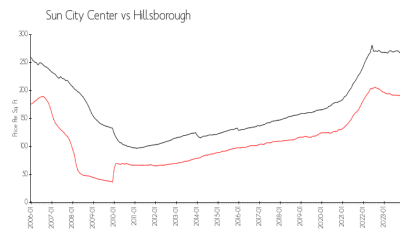

1904 Clubhouse Dr

Sun City Center

Ph: 813-642-8790

URL: <http://kpscc.com/>

Market Information

Idlewood: \$135/sq. ft.
Sun City Center: \$181/sq. ft.

Sun City Center: \$181/sq. ft.
Hillsborough: \$247/sq. ft.