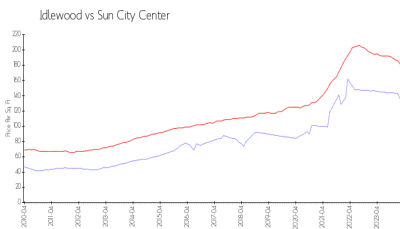

1904 Clubhouse Dr

Sun City Center

Ph: 813-642-8790

URL: <http://kpscc.com/>

Market Information

Idlewood: \$135/sq. ft.
Sun City Center: \$181/sq. ft.

Sun City Center: \$181/sq. ft.
Hillsborough: \$247/sq. ft.