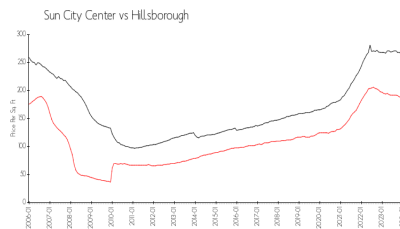

Sun City Center: $181/sq. ft.
Hillsborough: $247/sq. ft.

Inventory for Sale

Inverness	1%
Sun City Center	3%
Hillsborough	2%

Avg. Time to Close Over Last 12 Months

Inverness	13 days
Sun City Center	52 days
Hillsborough	44 days