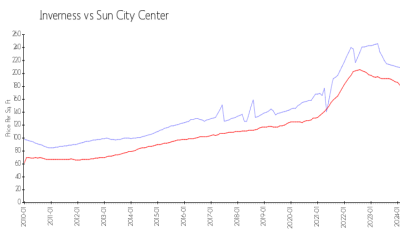

Ph: 813-642-8790

URL: <http://kpscc.com/>

Built in 2003 - 86 units - 1 floor

Market Information

Inverness: \$208/sq. ft.
Sun City Center: \$181/sq. ft.

Sun City Center: \$181/sq. ft.
Hillsborough: \$247/sq. ft.