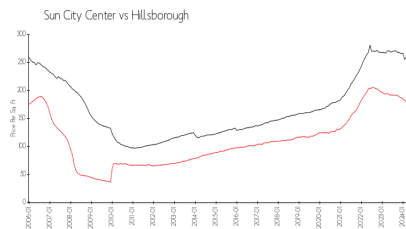

1904 Clubhouse Dr
 Sun City Center
 Ph: 813-642-8790
 URL: <http://kpscc.com/>

Market Information

Kensington:	\$204/sq. ft.	Sun City Center:	\$181/sq. ft.
Sun City Center:	\$181/sq. ft.	Hillsborough:	\$247/sq. ft.