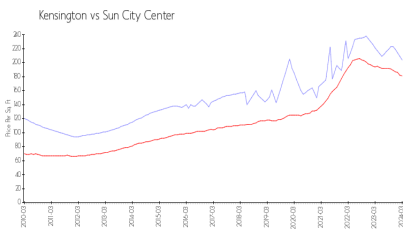

1904 Clubhouse Dr
 Sun City Center
 Ph: 813-642-8790
 URL: <http://kpscc.com/>

Market Information

Kensington:	\$204/sq. ft.	Sun City Center:	\$181/sq. ft.
Sun City Center:	\$181/sq. ft.	Hillsborough:	\$247/sq. ft.