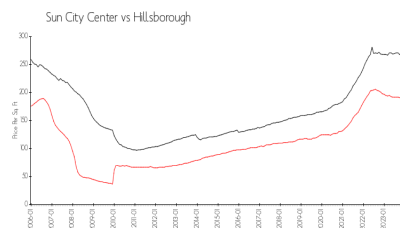

1904 Clubhouse Dr

Sun City Center

Ph: 813-642-8790

URL: <http://kpscc.com/>

Market Information

Mapplewood: \$210/sq. ft.
Sun City Center: \$181/sq. ft.

Sun City Center: \$181/sq. ft.
Hillsborough: \$247/sq. ft.