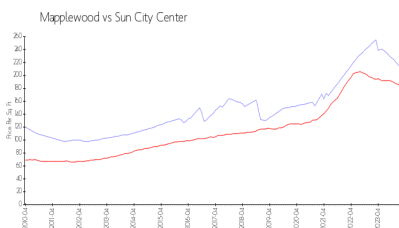

1904 Clubhouse Dr

Sun City Center

Ph: 813-642-8790

URL: <http://kpscc.com/>

Market Information

Mapplewood: \$210/sq. ft.
Sun City Center: \$181/sq. ft.

Sun City Center: \$181/sq. ft.
Hillsborough: \$247/sq. ft.

Inventory for Sale

| | |
|-----------------|----|
| Mapplewood | 3% |
| Sun City Center | 3% |
| Hillsborough | 2% |

Avg. Time to Close Over Last 12 Months

| | |
|-----------------|---------|
| Mapplewood | 62 days |
| Sun City Center | 53 days |
| Hillsborough | 43 days |