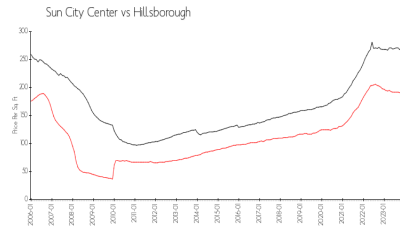

Ph: 813-642-8790

URL: <http://kpscc.com/>

Built in 1994 - 140 units - 1 floor

Market Information

Oxford I: \$162/sq. ft.
Sun City Center: \$181/sq. ft.

Sun City Center: \$181/sq. ft.
Hillsborough: \$247/sq. ft.