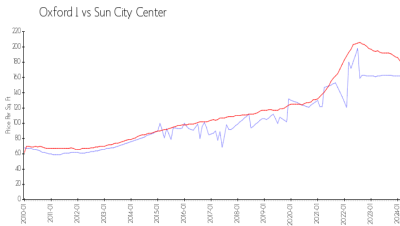

Ph: 813-642-8790

URL: <http://kpscc.com/>

Built in 1994 - 140 units - 1 floor

Market Information

Oxford I: \$162/sq. ft.
Sun City Center: \$181/sq. ft.

Sun City Center: \$181/sq. ft.
Hillsborough: \$247/sq. ft.