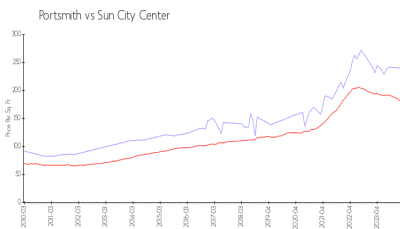

Built in 2006 - 108 units - 1 floor

Market Information

Portsmith: \$243/sq. ft.
 Sun City Center: \$181/sq. ft.

Sun City Center: \$181/sq. ft.
 Hillsborough: \$247/sq. ft.

Inventory for Sale

Portsmith
 Sun City Center
 0%%