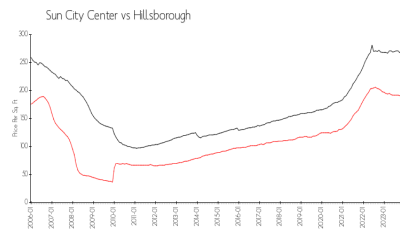

Built in 2006 - 108 units - 1 floor

Market Information

Portsmith: \$243/sq. ft.
 Sun City Center: \$181/sq. ft.

Sun City Center: \$181/sq. ft.
 Hillsborough: \$247/sq. ft.

Inventory for Sale

Portsmith
 Sun City Center
 0%%