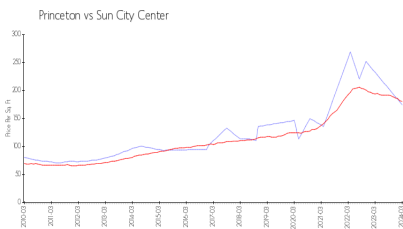

## Market Information

Princeton:	\$175/sq. ft.	Sun City Center:	\$181/sq. ft.
Sun City Center:	\$181/sq. ft.	Hillsborough:	\$247/sq. ft.