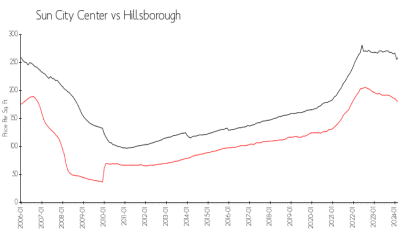

## Market Information

Princeton:	\$175/sq. ft.	Sun City Center:	\$181/sq. ft.
Sun City Center:	\$181/sq. ft.	Hillsborough:	\$247/sq. ft.