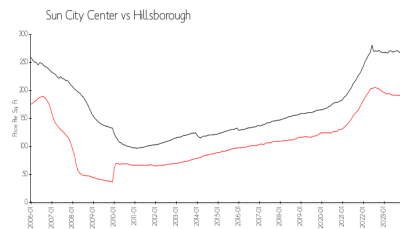

Sun City Center: $181/sq. ft.
Hillsborough: $247/sq. ft.

Inventory for Sale

Reading Place
Sun City Center
0%%

Hillsborough

Avg. Time to Close Over Last 12 Months

Reading Place 41 days
Sun City Center 53 days
Hillsborough 44 days