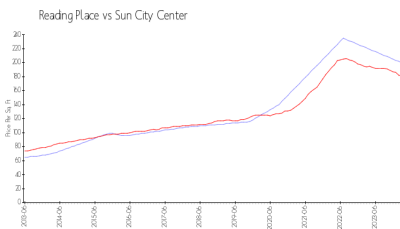

Ph: 813-642-8790

URL: <http://kpscc.com/>

Built in 1976 - 11 units - 1 floor

Market Information

Reading Place: \$200/sq. ft.
Sun City Center: \$181/sq. ft.

Sun City Center: \$181/sq. ft.
Hillsborough: \$247/sq. ft.