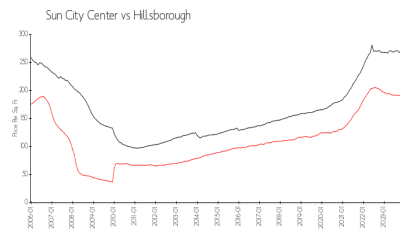

1904 Clubhouse Dr

Sun City Center

Ph: 813-642-8790

URL: <http://kpscc.com/>

Market Information

Southampton 1: \$173/sq. ft.
 Sun City Center: \$181/sq. ft.

Sun City Center: \$181/sq. ft.
 Hillsborough: \$247/sq. ft.