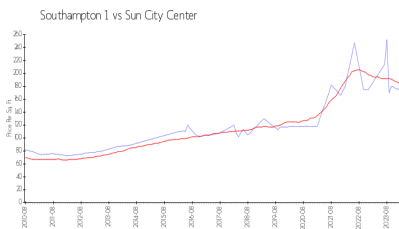

1904 Clubhouse Dr

Sun City Center

Ph: 813-642-8790

URL: <http://kpscc.com/>

Market Information

Southampton 1: \$173/sq. ft.
 Sun City Center: \$181/sq. ft.

Sun City Center: \$181/sq. ft.
 Hillsborough: \$247/sq. ft.