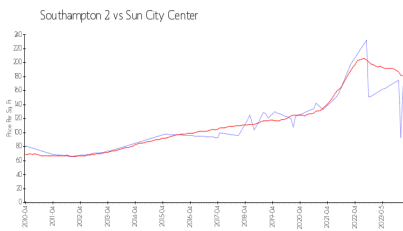

1904 Clubhouse Dr

Sun City Center

Ph: 813-642-8790

URL: <http://kpscc.com/>

Market Information

Southampton 2: \$166/sq. ft.
Sun City Center: \$181/sq. ft.

Sun City Center: \$181/sq. ft.
Hillsborough: \$247/sq. ft.