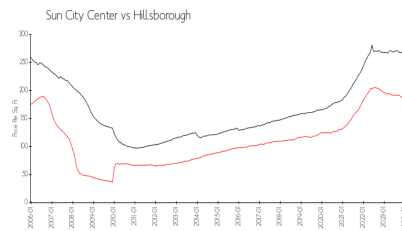

1904 Clubhouse Dr

Sun City Center

Ph: 813-642-8790

URL: <http://kpscc.com/>

Market Information

Southampton 2: \$166/sq. ft.
Sun City Center: \$181/sq. ft.

Sun City Center: \$181/sq. ft.
Hillsborough: \$247/sq. ft.