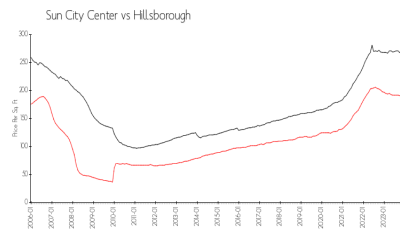

## Market Information

Toscana at Renaissance:	\$171/sq. ft.	Sun City Center:	\$181/sq. ft.
Sun City Center:	\$181/sq. ft.	Hillsborough:	\$247/sq. ft.