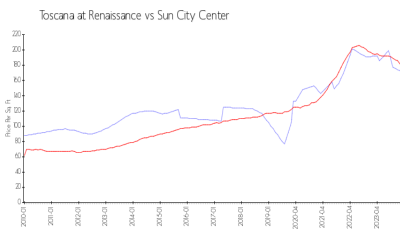

## Market Information

Toscana at Renaissance:	\$171/sq. ft.	Sun City Center:	\$181/sq. ft.
Sun City Center:	\$181/sq. ft.	Hillsborough:	\$247/sq. ft.