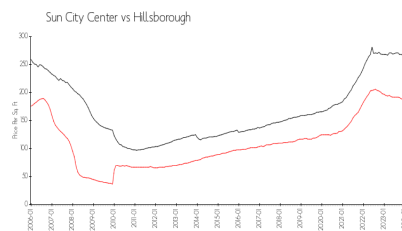

Ph: 813-642-8790

URL: <http://kpscc.com/>

Built in 2000 - 50 units - 1 floor

Market Information

Worthington: \$190/sq. ft.
Sun City Center: \$181/sq. ft.

Sun City Center: \$181/sq. ft.
Hillsborough: \$247/sq. ft.