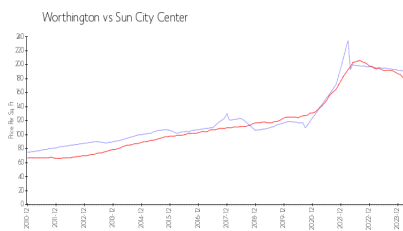

Ph: 813-642-8790

URL: <http://kpscc.com/>

Built in 2000 - 50 units - 1 floor

Market Information

Worthington: \$190/sq. ft.
Sun City Center: \$181/sq. ft.

Sun City Center: \$181/sq. ft.
Hillsborough: \$247/sq. ft.

Inventory for Sale

| | |
|-----------------|----|
| Worthington | 4% |
| Sun City Center | 3% |
| Hillsborough | 2% |

Avg. Time to Close Over Last 12 Months

| | |
|-----------------|---------|
| Worthington | 73 days |
| Sun City Center | 52 days |
| Hillsborough | 44 days |