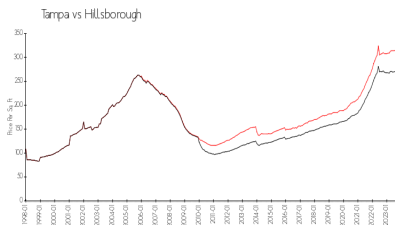

Market Information

Adalia Bay Front: $502/sq. ft.
Tampa: $305/sq. ft.

Tampa: $305/sq. ft.
Hillsborough: $247/sq. ft.

Inventory for Sale

Adalia Bay Front	4%
Tampa	2%
Hillsborough	2%

Avg. Time to Close Over Last 12 Months

Adalia Bay Front	52 days
Tampa	42 days
Hillsborough	44 days