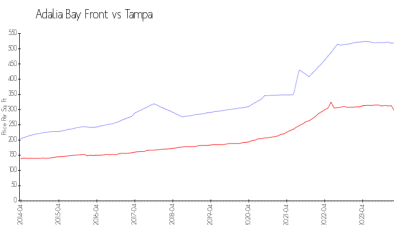

Adalia Bay Front

2 Adalia Ave, Tampa, FL, Hillsborough 33606

Building Information

Number of units:	64
Number of active listings for rent:	1
Number of active listings for sale:	3
Building inventory for sale:	4%
Number of sales over the last 12 months:	7
Number of sales over the last 6 months:	4
Number of sales over the last 3 months:	2

Adalia Bayfront
Condominium Association Inc
2 Adalia Avenue Apartment 408
Tampa, FL 33606
Phone: (813) 254-4334

Built in 1986 - 64 units - 10 floors

Market Information

Adalia Bay Front: \$502/sq. ft.
Tampa: \$305/sq. ft.

Tampa: \$305/sq. ft.
Hillsborough: \$247/sq. ft.

Inventory for Sale

Adalia Bay Front	4%
Tampa	2%
Hillsborough	2%

Avg. Time to Close Over Last 12 Months

Adalia Bay Front	52 days
Tampa	42 days
Hillsborough	44 days