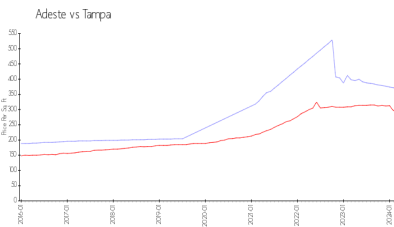

Market Information

Adeste: $370/sq. ft.
Tampa: $305/sq. ft.