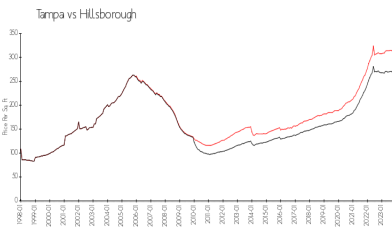

Tampa: \$305/sq. ft.
Hillsborough: \$247/sq. ft.

Inventory for Sale

Adeste	11%
Tampa	2%
Hillsborough	2%

Avg. Time to Close Over Last 12 Months

Adeste	59 days
Tampa	41 days
Hillsborough	43 days