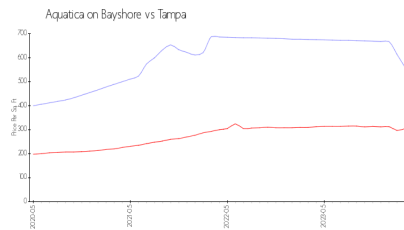

## Market Information

Aquatica on Bayshore: \$559/sq. ft.  
Tampa: \$305/sq. ft.

Tampa: \$305/sq. ft.  
Hillsborough: \$247/sq. ft.