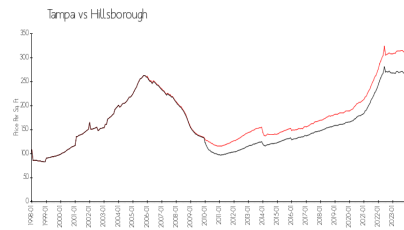

## Market Information

Aquatica on Bayshore: \$559/sq. ft.  
Tampa: \$305/sq. ft.

Tampa: \$305/sq. ft.  
Hillsborough: \$247/sq. ft.