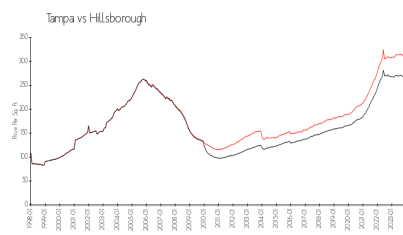

ARBORS AT CARROLLWOOD
 CONDOMINIUM ASSOCIATION, INC.
 3939 EHRlich ROAD TAMPA

Built in 2001 - 369 units - 3 floors

Market Information

Arbors at Carrollwood (2): \$181/sq. ft.
 Tampa: \$305/sq. ft.

Tampa: \$305/sq. ft.
 Hillsborough: \$247/sq. ft.