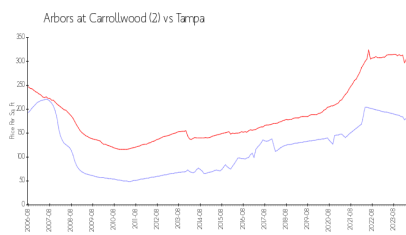

ARBORS AT CARROLLWOOD
 CONDOMINIUM ASSOCIATION, INC.
 3939 EHRlich ROAD TAMPA

Built in 2001 - 369 units - 3 floors

Market Information

Arbors at Carrollwood (2): \$181/sq. ft.
 Tampa: \$305/sq. ft.

Tampa: \$305/sq. ft.
 Hillsborough: \$247/sq. ft.