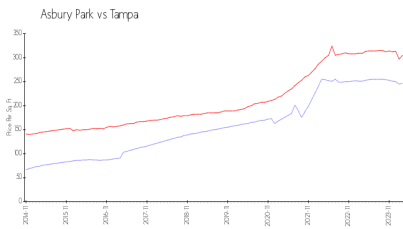

## Market Information

Asbury Park: \$247/sq. ft.  
 Tampa: \$305/sq. ft.

Tampa: \$305/sq. ft.  
 Hillsborough: \$247/sq. ft.