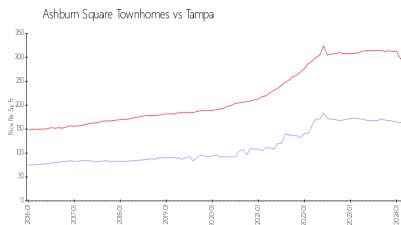

## Market Information

Ashburn Square Townhomes:	\$163/sq. ft.	Tampa:	\$305/sq. ft.
Tampa:	\$305/sq. ft.	Hillsborough:	\$247/sq. ft.