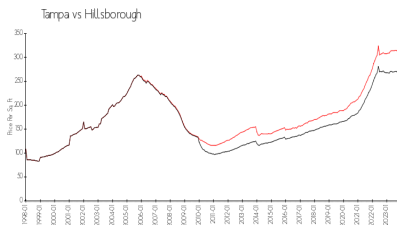

## Market Information

Ashburn Square Townhomes:	\$163/sq. ft.	Tampa:	\$305/sq. ft.
Tampa:	\$305/sq. ft.	Hillsborough:	\$247/sq. ft.