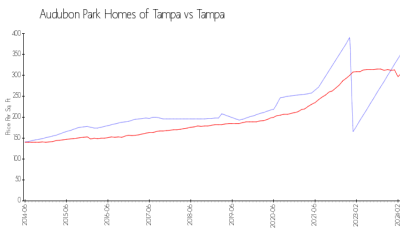

## Market Information

Audubon Park Homes of Tampa: \$353/sq. ft.  
 Tampa: \$305/sq. ft.

Tampa: \$305/sq. ft.  
 Hillsborough: \$247/sq. ft.