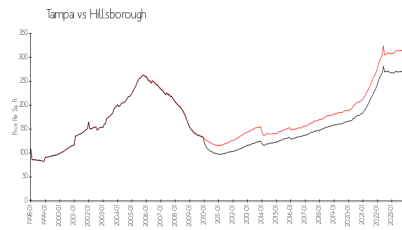

## Market Information

Audubon Park Homes of Tampa: \$353/sq. ft.  
 Tampa: \$305/sq. ft.

Tampa: \$305/sq. ft.  
 Hillsborough: \$247/sq. ft.