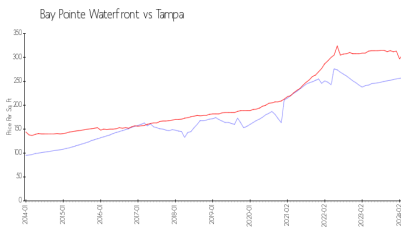

## Market Information

Bay Pointe Waterfront: \$258/sq. ft.  
 Tampa: \$305/sq. ft.

Tampa: \$305/sq. ft.  
 Hillsborough: \$247/sq. ft.