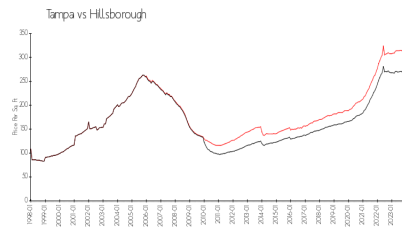

## Market Information

Bay Pointe Waterfront: \$258/sq. ft.  
 Tampa: \$305/sq. ft.

Tampa: \$305/sq. ft.  
 Hillsborough: \$247/sq. ft.