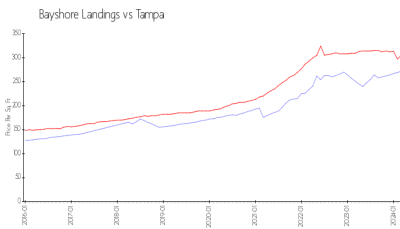

Bayshore Landings

5221 Bayshore Blvd, Tampa, FL, Hillsborough 33611

Building Information

Number of units:	64
Number of active listings for rent:	1
Number of active listings for sale:	1
Building inventory for sale:	1%
Number of sales over the last 12 months:	9
Number of sales over the last 6 months:	1
Number of sales over the last 3 months:	1

Built in 1976 - 64 units - 2 floors

Market Information

Bayshore Landings: \$272/sq. ft.
Tampa: \$305/sq. ft.

Tampa: \$305/sq. ft.
Hillsborough: \$247/sq. ft.

Inventory for Sale

Bayshore Landings	1%
Tampa	2%
Hillsborough	2%

Avg. Time to Close Over Last 12 Months

Bayshore Landings	15 days
Tampa	42 days
Hillsborough	43 days