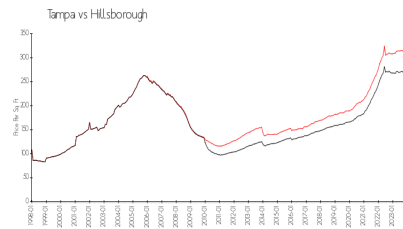

Bayshore Landings

5221 Bayshore Blvd, Tampa, FL, Hillsborough 33611

Building Information

Number of units:	64
Number of active listings for rent:	1
Number of active listings for sale:	1
Building inventory for sale:	1%
Number of sales over the last 12 months:	9
Number of sales over the last 6 months:	1
Number of sales over the last 3 months:	1

Built in 1976 - 64 units - 2 floors

Market Information

Bayshore Landings: \$272/sq. ft.
Tampa: \$305/sq. ft.

Tampa: \$305/sq. ft.
Hillsborough: \$247/sq. ft.

Inventory for Sale

Bayshore Landings	1%
Tampa	2%
Hillsborough	2%

Avg. Time to Close Over Last 12 Months

Bayshore Landings	15 days
Tampa	42 days
Hillsborough	43 days