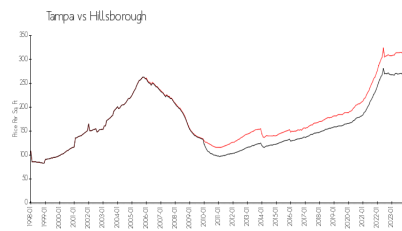

Market Information

Bayshore Regency: $576/sq. ft.
Tampa: $305/sq. ft.

Tampa: $305/sq. ft.
Hillsborough: $247/sq. ft.

Inventory for Sale

Bayshore Regency	9%
Tampa	2%
Hillsborough	2%

Avg. Time to Close Over Last 12 Months

Bayshore Regency	211 days
Tampa	42 days
Hillsborough	44 days