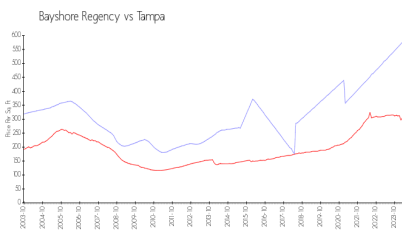

Bayshore Regency

3435 Bayshore Blvd, Tampa, FL, Hillsborough 33629

Building Information

Number of units:	33
Number of active listings for rent:	0
Number of active listings for sale:	3
Building inventory for sale:	9%
Number of sales over the last 12 months:	1
Number of sales over the last 6 months:	0
Number of sales over the last 3 months:	0

Bayshore Regency Condominium Association
 3435 Bayshore Blvd Tampa FL 33629
 (813) 832-3774

Built in 1998 - 33 units - 21 floors

Market Information

Bayshore Regency: \$576/sq. ft.
 Tampa: \$305/sq. ft.

Tampa: \$305/sq. ft.
 Hillsborough: \$247/sq. ft.