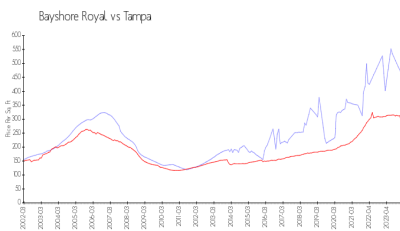

## Market Information

Bayshore Royal: \$420/sq. ft.  
Tampa: \$305/sq. ft.

Tampa: \$305/sq. ft.  
Hillsborough: \$247/sq. ft.