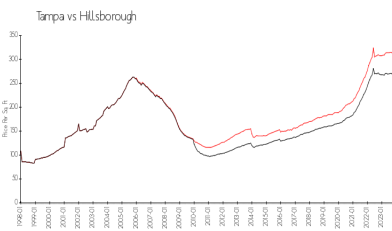

## Market Information

Bayshore Royal: \$420/sq. ft.  
Tampa: \$305/sq. ft.

Tampa: \$305/sq. ft.  
Hillsborough: \$247/sq. ft.