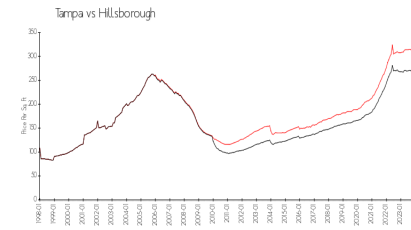

Bayshore Towers

4015 Bayshore Blvd, Tampa, FL, Hillsborough 33611

Building Information

Number of units:	86
Number of active listings for rent:	4
Number of active listings for sale:	3
Building inventory for sale:	3%
Number of sales over the last 12 months:	4
Number of sales over the last 6 months:	4
Number of sales over the last 3 months:	3

Bayshore Towers Condominiums
 4015 Bayshore Blvd, Tampa, FL 33611
 (813) 839-8100

Built in 1980 - 86 units - 17 floors

Market Information

Bayshore Towers: \$357/sq. ft.
 Tampa: \$305/sq. ft.

Tampa: \$305/sq. ft.
 Hillsborough: \$247/sq. ft.