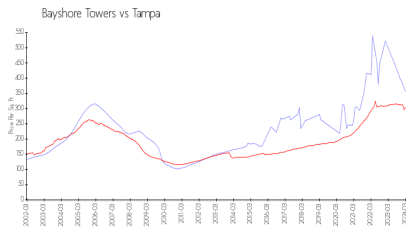

Bayshore Towers

4015 Bayshore Blvd, Tampa, FL, Hillsborough 33611

Building Information

Number of units:	86
Number of active listings for rent:	4
Number of active listings for sale:	3
Building inventory for sale:	3%
Number of sales over the last 12 months:	4
Number of sales over the last 6 months:	4
Number of sales over the last 3 months:	3

Bayshore Towers Condominiums
 4015 Bayshore Blvd, Tampa, FL 33611
 (813) 839-8100

Built in 1980 - 86 units - 17 floors

Market Information

Bayshore Towers: \$357/sq. ft.
 Tampa: \$305/sq. ft.

Tampa: \$305/sq. ft.
 Hillsborough: \$247/sq. ft.