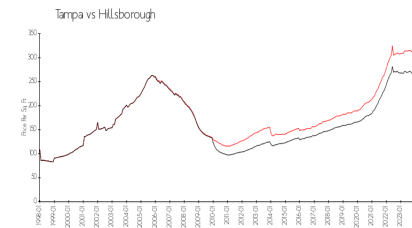

Market Information

Bayshore Trace: $409/sq. ft.
Tampa: $305/sq. ft.

Tampa: $305/sq. ft.
Hillsborough: $247/sq. ft.

Inventory for Sale

Bayshore Trace	0%
Tampa	2%
Hillsborough	2%

Avg. Time to Close Over Last 12 Months

Bayshore Trace	4 days
Tampa	41 days
Hillsborough	43 days