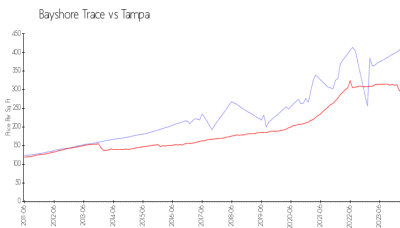

Bayshore Trace

3325 Bayshore Blvd, Tampa, FL, Hillsborough 33629

Building Information

Number of units:	126
Number of active listings for rent:	1
Number of active listings for sale:	1
Building inventory for sale:	0%
Number of sales over the last 12 months:	1
Number of sales over the last 6 months:	1
Number of sales over the last 3 months:	1

Bayshore Trace Condominium Inc
Address: 3325 Bayshore Blvd,
Tampa, FL 33629
Phone: +1 813-837-2799

Built in 1978 - 126 units - 3 floors

Market Information

Bayshore Trace: \$409/sq. ft.
Tampa: \$305/sq. ft.

Tampa: \$305/sq. ft.
Hillsborough: \$247/sq. ft.

Inventory for Sale

Bayshore Trace	0%
Tampa	2%
Hillsborough	2%

Avg. Time to Close Over Last 12 Months

Bayshore Trace	4 days
Tampa	41 days
Hillsborough	43 days