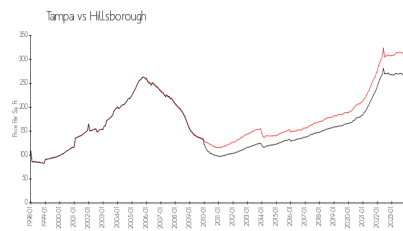

Bayside Key HOA
 Telephone : 813-968-8008
<http://baysidekeyhoa.com/>

Built in 1995 - 142 units - 2 floors

Market Information

Bayside Key: \$207/sq. ft.
 Tampa: \$305/sq. ft.

Tampa: \$305/sq. ft.
 Hillsborough: \$247/sq. ft.

Inventory for Sale

Bayside Key 2%
 Tampa 2%
 Hillsborough 2%

Avg. Time to Close Over Last 12 Months

Bayside Key 21 days
 Tampa 42 days
 Hillsborough 44 days