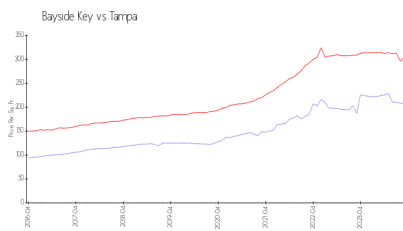

Bayside Key

5907-6373 Bayside Key Dr, Tampa, FL, Hillsborough 33615

Building Information

Number of units: 142
 Number of active listings for rent: 1
 Number of active listings for sale: 4
 Building inventory for sale: 2%
 Number of sales over the last 12 months: 6
 Number of sales over the last 6 months: 3
 Number of sales over the last 3 months: 0

Bayside Key HOA
 Telephone : 813-968-8008
<http://baysidekeyhoa.com/>

Built in 1995 - 142 units - 2 floors

Market Information

Bayside Key: \$207/sq. ft.
 Tampa: \$305/sq. ft.

Tampa: \$305/sq. ft.
 Hillsborough: \$247/sq. ft.