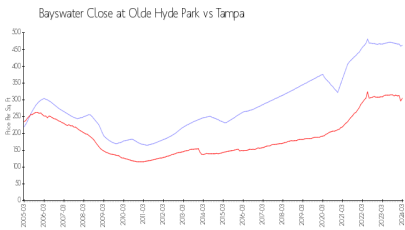

Bayswater Close at Olde Hyde Park

919 S Rome Ave, Tampa, FL, Hillsborough 33606

Building Information

Number of units: 18
 Number of active listings for rent: 0
 Number of active listings for sale: 0
 Building inventory for sale:
 Number of sales over the last 12 months: 0%
 Number of sales over the last 6 months: 0
 Number of sales over the last 3 months: 0

Built in 1992 - 18 units - 2 floors

BAYSWATER CLOSE AT OLDE HYDE PARK PROPERTY OWNERS ASSOCIATION, INC.

Market Information

Bayswater Close at Olde Hyde Park: \$462/sq. ft.
 Tampa: \$305/sq. ft.

Tampa: \$305/sq. ft.
 Hillsborough: \$247/sq. ft.