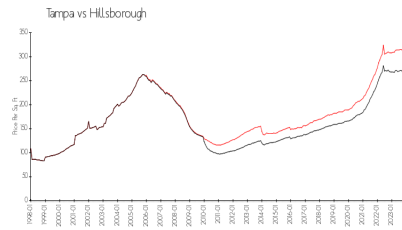

Bayswater Close at Olde Hyde Park

919 S Rome Ave, Tampa, FL, Hillsborough 33606

Building Information

Number of units: 18
 Number of active listings for rent: 0
 Number of active listings for sale: 0
 Building inventory for sale:
 Number of sales over the last 12 months: 0%
 Number of sales over the last 6 months: 0
 Number of sales over the last 3 months: 0

Built in 1992 - 18 units - 2 floors

BAYSWATER CLOSE AT OLDE HYDE PARK PROPERTY OWNERS ASSOCIATION, INC.

Market Information

Bayswater Close at Olde Hyde Park: \$462/sq. ft.
 Tampa: \$305/sq. ft.

Tampa: \$305/sq. ft.
 Hillsborough: \$247/sq. ft.